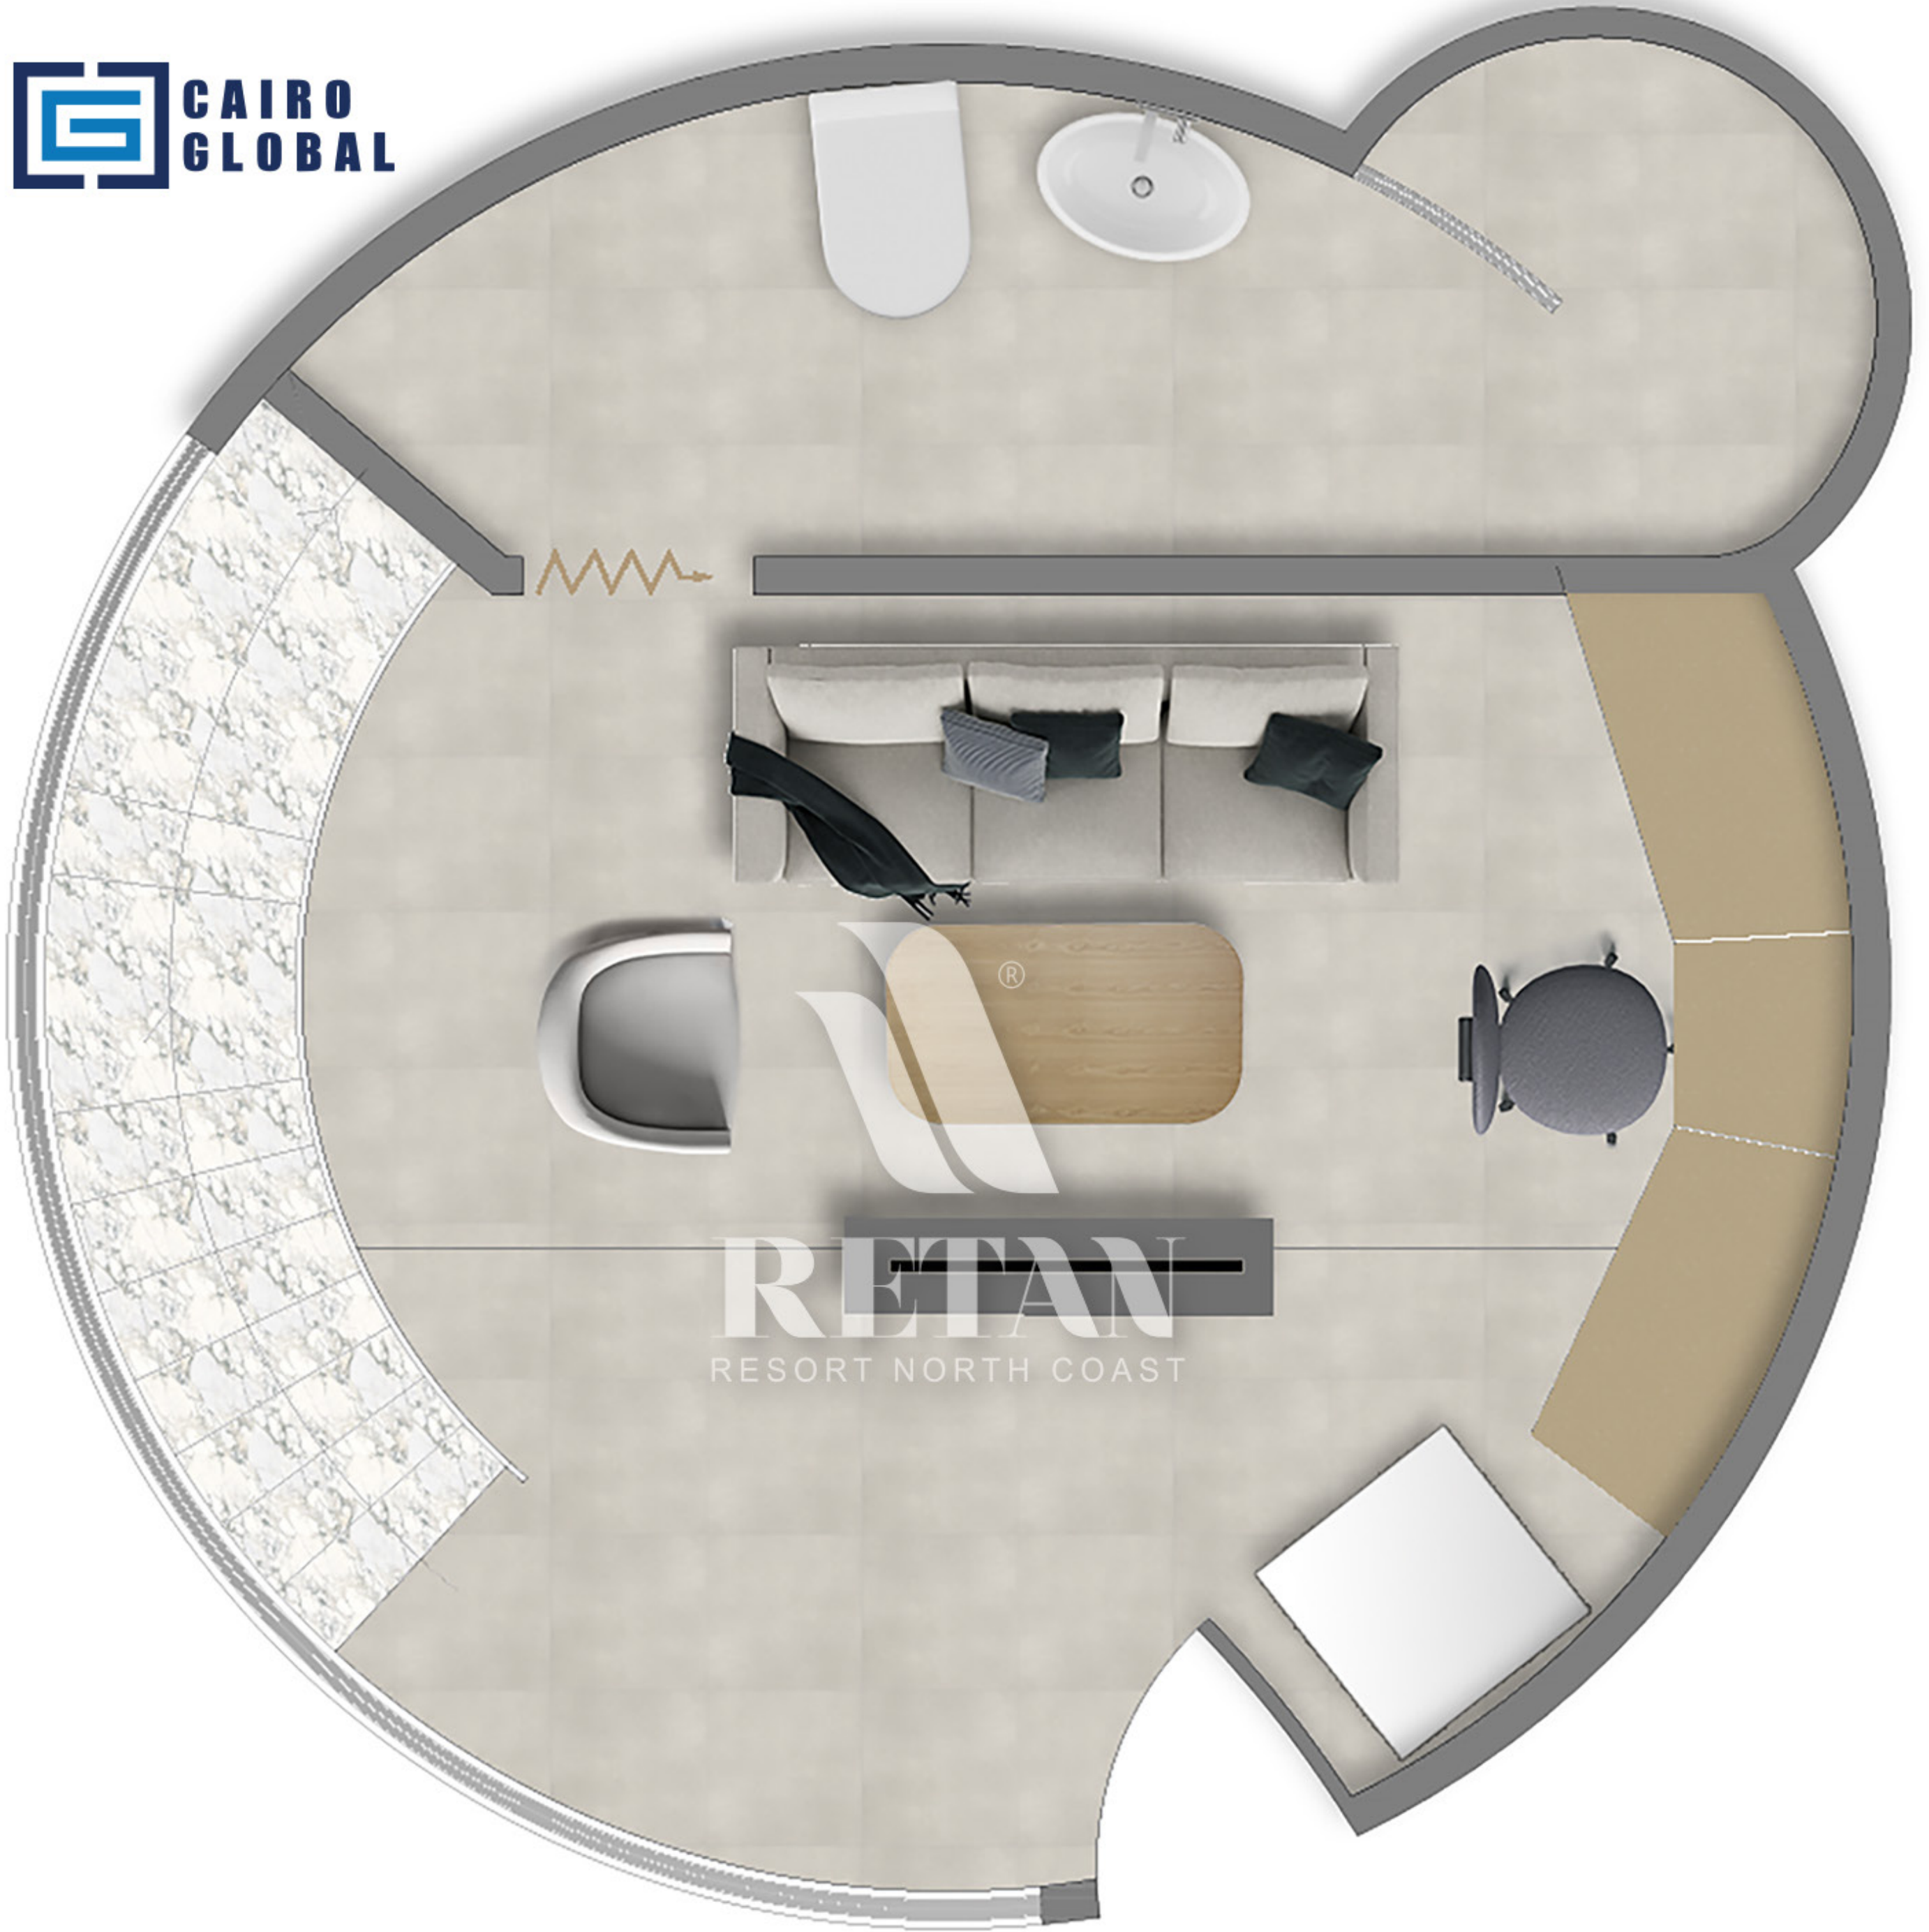

RETAN[®]
RESORT NORTH COAST

133 KM SIDI ABDEL RAHMAN -
NORTH COAST

16413

WWW.RETANHEIGHTS.COM

INFO@CGC-EG.COM

Ground Floor Plan

First Floor Plan