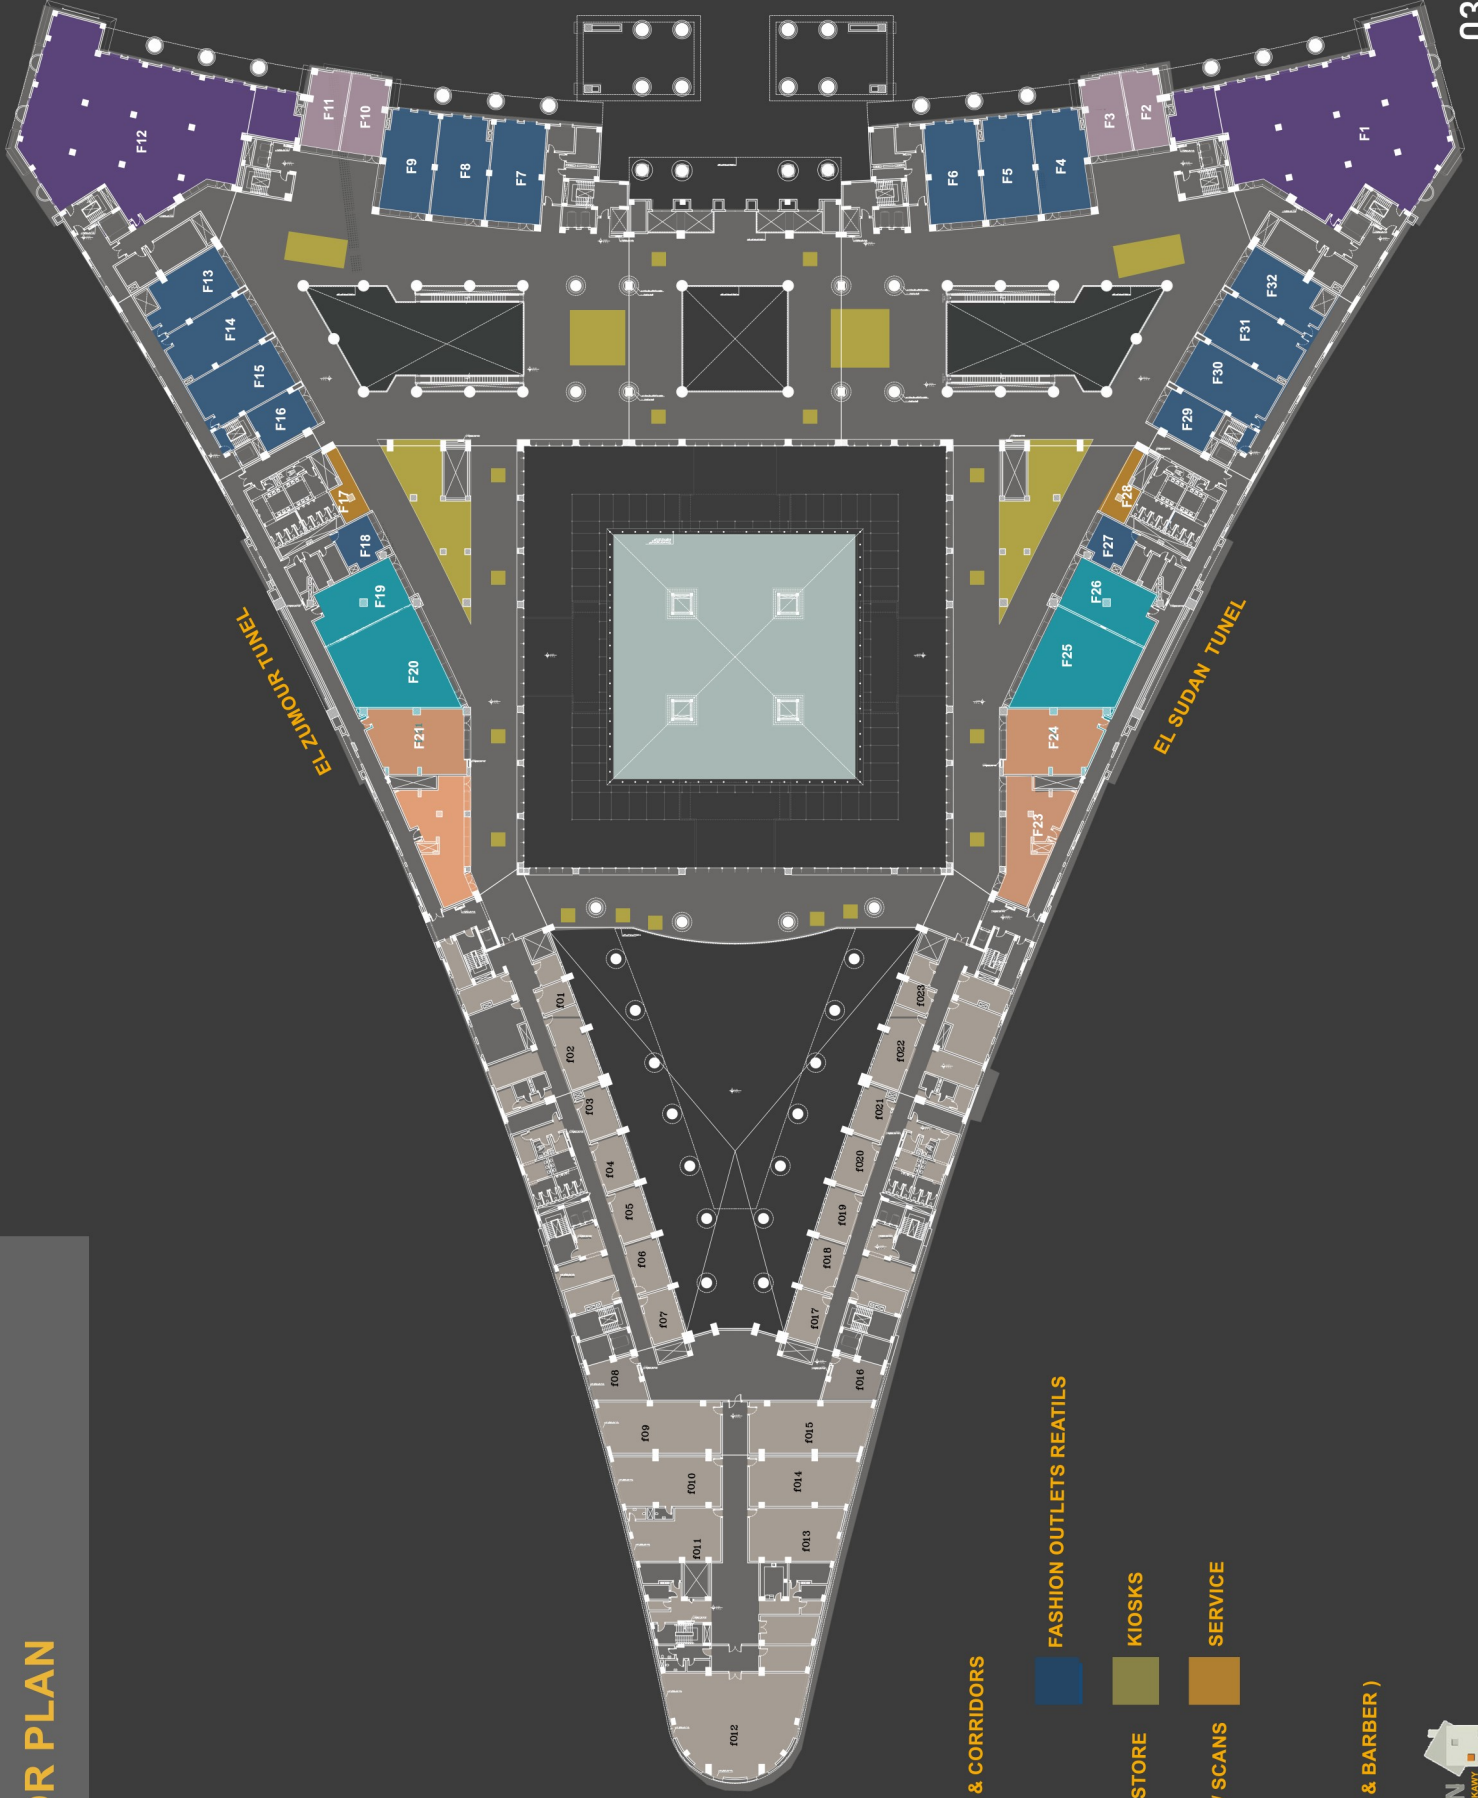

THE UPPER EGYPT TRAIN STATION

BASEMENT FLOOR PLAN

- SERVICE SHOPS
- STORAGES
- MINI MARKET
- F&B
- CAR SERVICE
- LOCKERS

GROUND FLOOR PLAN

EL MATAR STREET

03

EL ZUMOUR TUNNEL

EL SUDAN TUNNEL

VIP

- MAIN STATION BUILDING
- HYPER MARKET
- SHOPS&IT & ACSS
- NATIONAL BANKS
- OUTDOOR CAFFE
- PATESERRIE
- CLOTHES REATILS
- KIOSKS
- INDOORS LOUNGE
- PHARMACY
- GIFT SHOP REATILS
- SERVICE SHOPS
- WIFI CAFFE
- EGYPT POST

Rajal Architects and Engineers

FIRST FLOOR PLAN

EL MATAR STREET

- MAIN STATION BUILDING & CORRIDORS
- ANKOR (DEPT. STORE)
- SPORTS WEAR AND ACC STORE
- OFFICES / CLINICS / LABS / SCANS
- INTERNATIONAL BANKS
- SERVICE (HAIRDRESSER & BARBER)
- FASHION OUTLETS REATILS
- KIOSKS
- SERVICE

SECOND FLOOR PLAN

EL MATAR STREET

- MALL BUILDING & CORRIDORS
- THEME PARK
- FOOD COURT
- KIDS STORES
- HOME APPLIANCES / FURNITURE
- BANK
- F&B
- KIOSKS
- IT & ACSS / SHOPS
- FOOD COURT SEATS