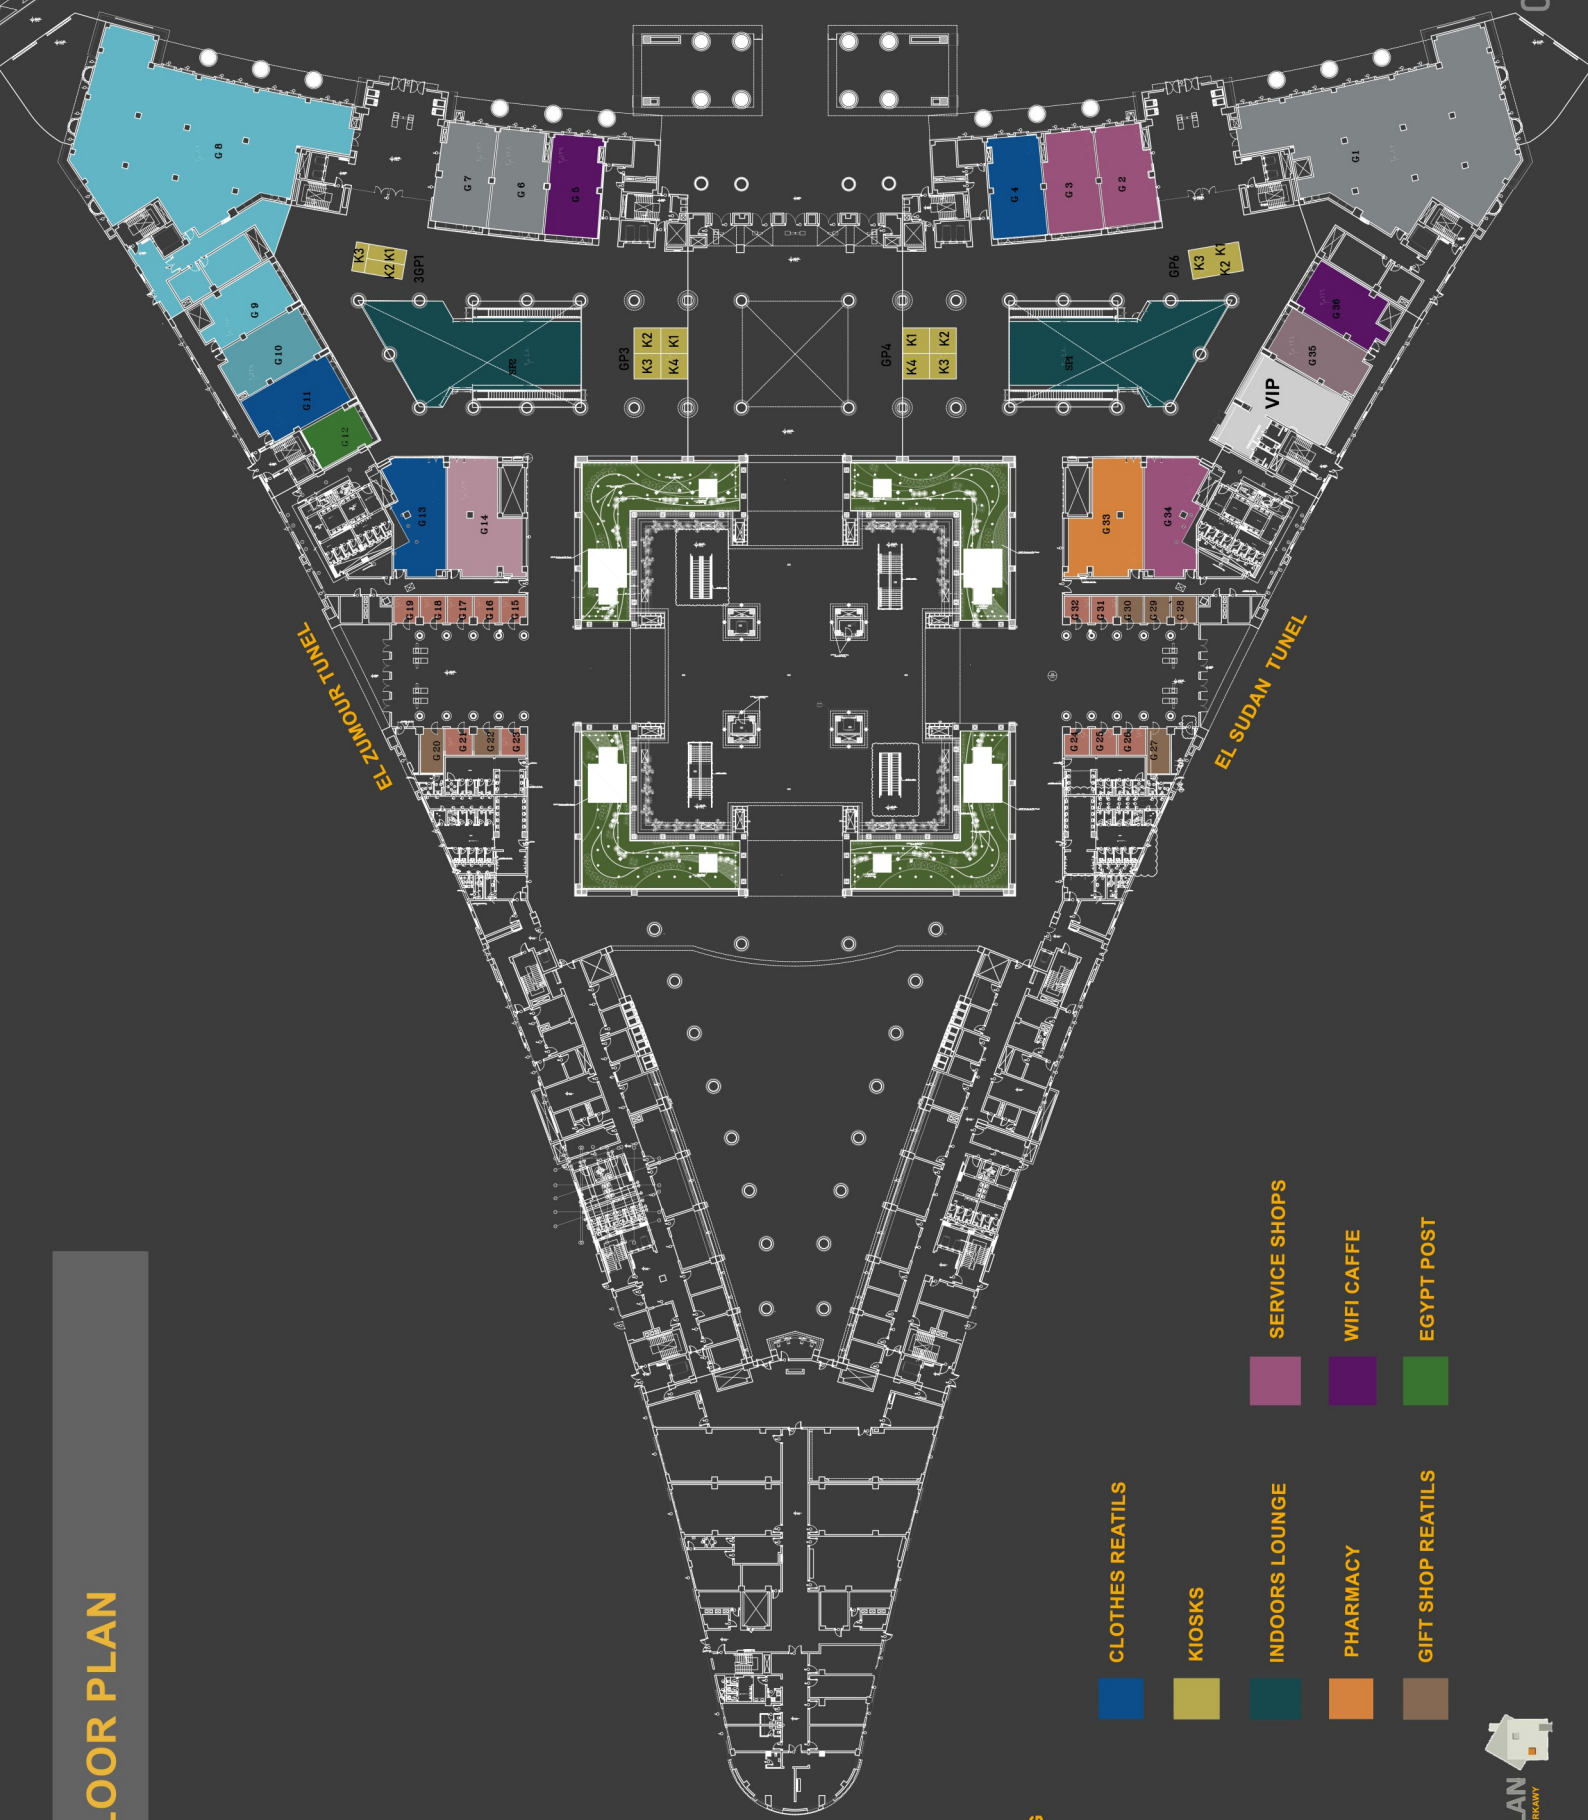

THE UPPER EGYPT TRAIN STATION

BASEMENT FLOOR PLAN

- SERVICE SHOPS
- STORAGES
- MINI MARKET
- F&B
- CAR SERVICE
- LOCKERS

GROUND FLOOR PLAN

EL MATAR STREET

03

EL ZUMOUR TUNNEL

EL SUDAN TUNNEL

VIP

- MAIN STATION BUILDING
- HYPER MARKET
- SHOPS&IT & ACSS
- NATIONAL BANKS
- OUTDOOR CAFFE
- PATESERRIE
- CLOTHES REATILS
- KIOSKS
- INDOORS LOUNGE
- PHARMACY
- GIFT SHOP REATILS
- SERVICE SHOPS
- WIFI CAFFE
- EGYPT POST

Rajal Architects and Engineers

FIRST FLOOR PLAN

EL MATAR STREET

- MAIN STATION BUILDING & CORRIDORS
- ANKOR (DEPT. STORE)
- SPORTS WEAR AND ACC STORE
- OFFICES / CLINICS / LABS / SCANS
- INTERNATIONAL BANKS
- SERVICE (HAIRDRESSER & BARBER)
- FASHION OUTLETS REATILS
- KIOSKS
- SERVICE

SECOND FLOOR PLAN

EL MATAR STREET

- MALL BUILDING & CORRIDORS
- THEME PARK
- FOOD COURT
- KIDS STORES
- HOME APPLIANCES / FURNITURE
- BANK
- F&B
- KIOSKS
- IT & ACSS / SHOPS
- FOOD COURT SEATS