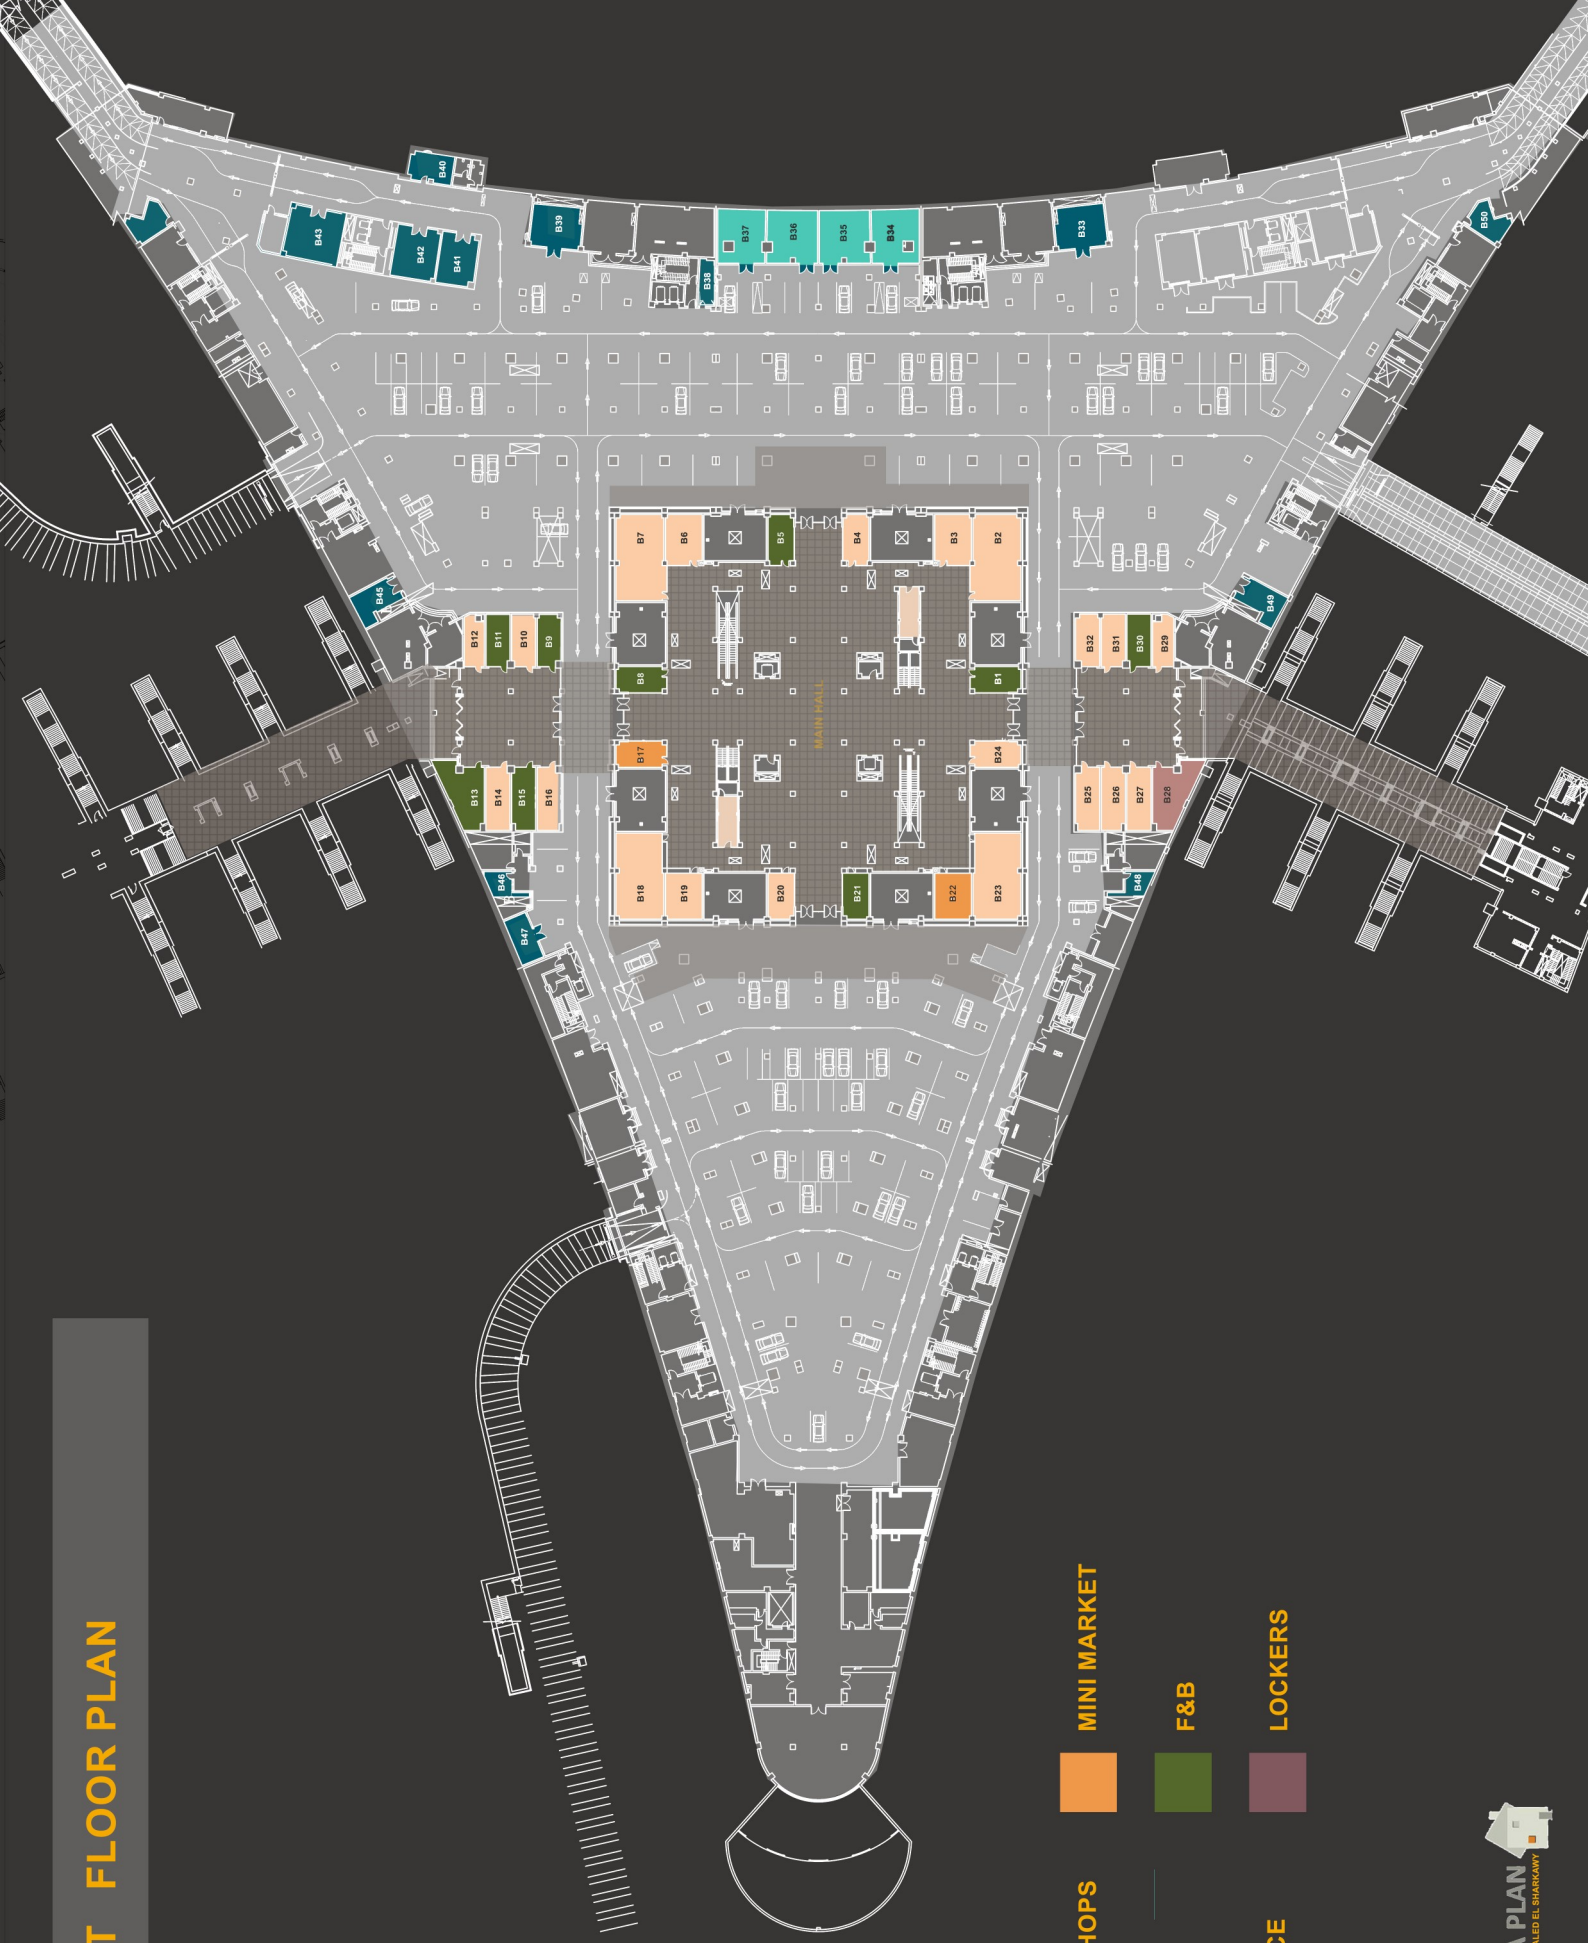

THE UPPER EGYPT TRAIN STATION

BASEMENT FLOOR PLAN

- SERVICE SHOPS
- STORAGES
- MINI MARKET
- F&B
- CAR SERVICE
- LOCKERS

GROUND FLOOR PLAN

EL MATAR STREET

03

EL ZUMOUR TUNNEL

EL SUDAN TUNNEL

VIP

- MAIN STATION BUILDING
- HYPER MARKET
- SHOPS&IT & ACSS
- NATIONAL BANKS
- OUTDOOR CAFFE
- PATESERRIE
- CLOTHES REATILS
- KIOSKS
- INDOORS LOUNGE
- PHARMACY
- GIFT SHOP REATILS
- SERVICE SHOPS
- WIFI CAFFE
- EGYPT POST

Rajal Architects and Engineers

FIRST FLOOR PLAN

EL MATAR STREET

- MAIN STATION BUILDING & CORRIDORS
- ANKOR (DEPT. STORE)
- SPORTS WEAR AND ACC STORE
- OFFICES / CLINICS / LABS / SCANS
- INTERNATIONAL BANKS
- SERVICE (HAIRDRESSER & BARBER)
- FASHION OUTLETS REATILS
- KIOSKS
- SERVICE

SECOND FLOOR PLAN

EL MATAR STREET

- MALL BUILDING & CORRIDORS
- THEME PARK
- FOOD COURT
- KIDS STORES
- HOME APPLIANCES / FURNITURE
- BANK
- F&B
- KIOSKS
- IT & ACSS / SHOPS
- FOOD COURT SEATS