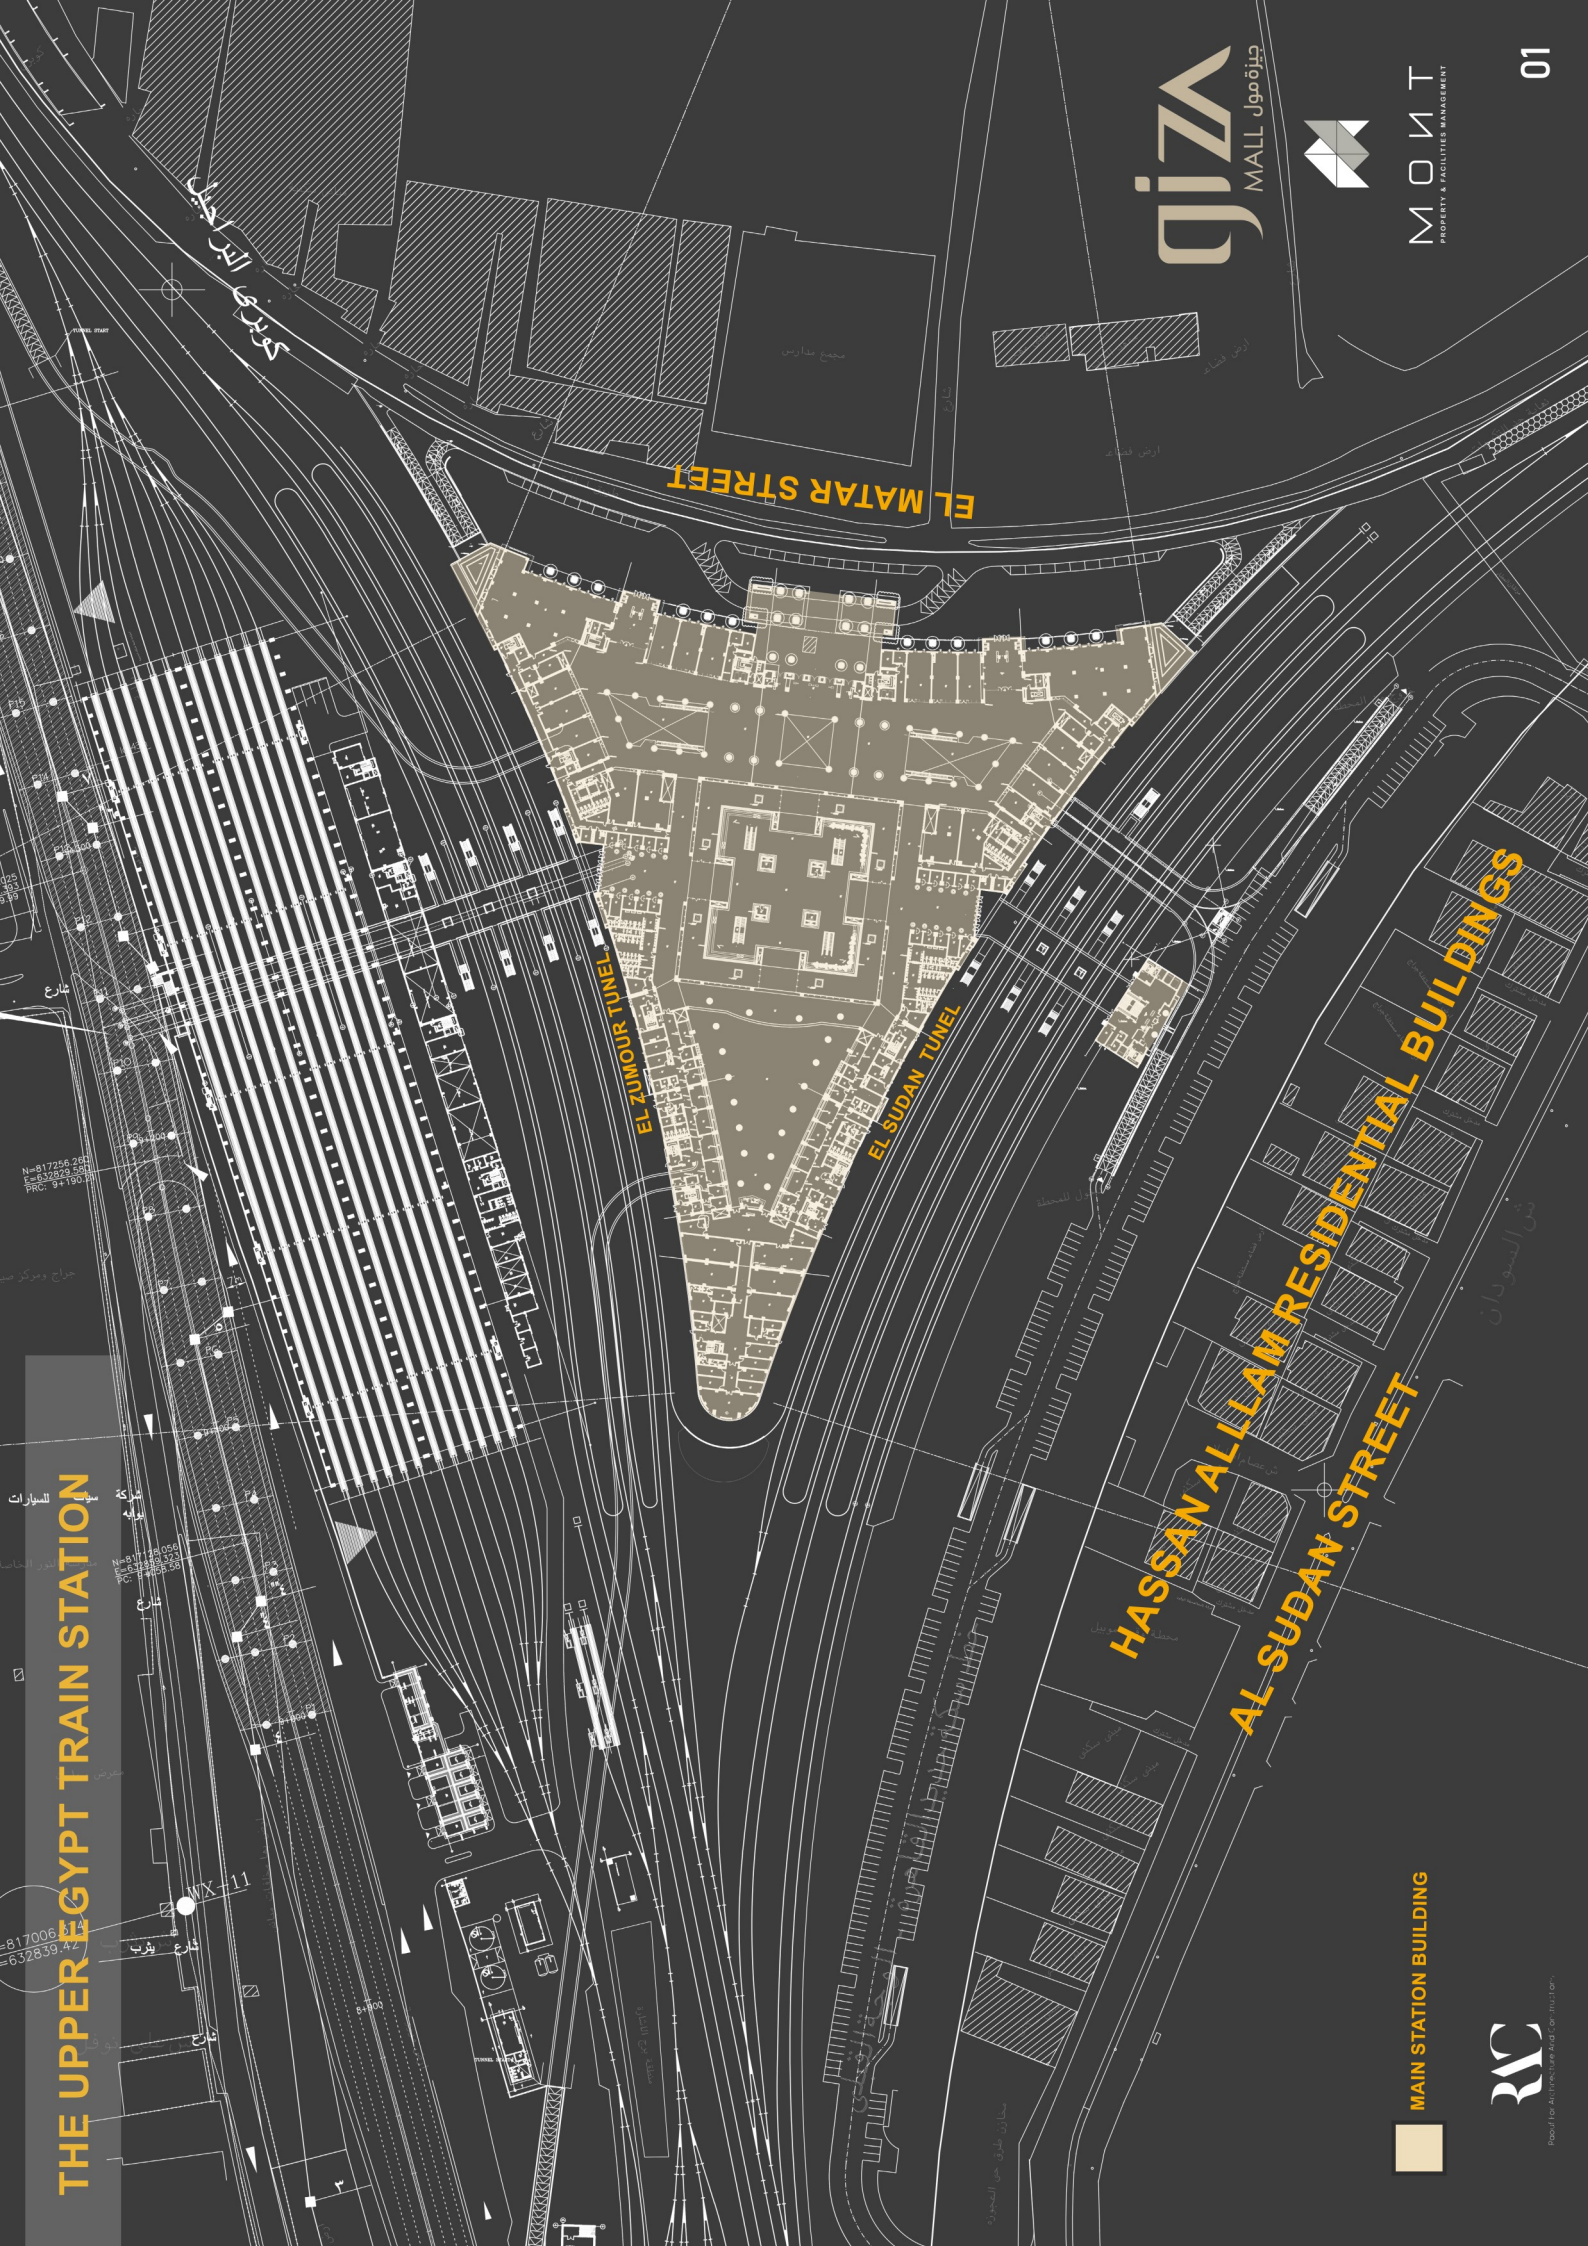

THE UPPER EGYPT TRAIN STATION

BASEMENT FLOOR PLAN

- SERVICE SHOPS
- STORAGES
- MINI MARKET
- F&B
- CAR SERVICE
- LOCKERS

GROUND FLOOR PLAN

EL MATAR STREET

03

EL ZUMOUR TUNNEL

EL SUDAN TUNNEL

VIP

- MAIN STATION BUILDING
- HYPER MARKET
- SHOPS&IT & ACSS
- NATIONAL BANKS
- OUTDOOR CAFFE
- PATESERRIE
- CLOTHES REATILS
- KIOSKS
- INDOORS LOUNGE
- PHARMACY
- GIFT SHOP REATILS
- SERVICE SHOPS
- WIFI CAFFE
- EGYPT POST

Rajal Architects and Engineers

FIRST FLOOR PLAN

EL MATAR STREET

- MAIN STATION BUILDING & CORRIDORS
- ANKOR (DEPT. STORE)
- SPORTS WEAR AND ACC STORE
- OFFICES / CLINICS / LABS / SCANS
- INTERNATIONAL BANKS
- SERVICE (HAIRDRESSER & BARBER)
- FASHION OUTLETS REATILS
- KIOSKS
- SERVICE

SECOND FLOOR PLAN

EL MATAR STREET

- MALL BUILDING & CORRIDORS
- THEME PARK
- FOOD COURT
- KIDS STORES
- HOME APPLIANCES / FURNITURE
- BANK
- F&B
- KIOSKS
- IT & ACSS / SHOPS
- FOOD COURT SEATS