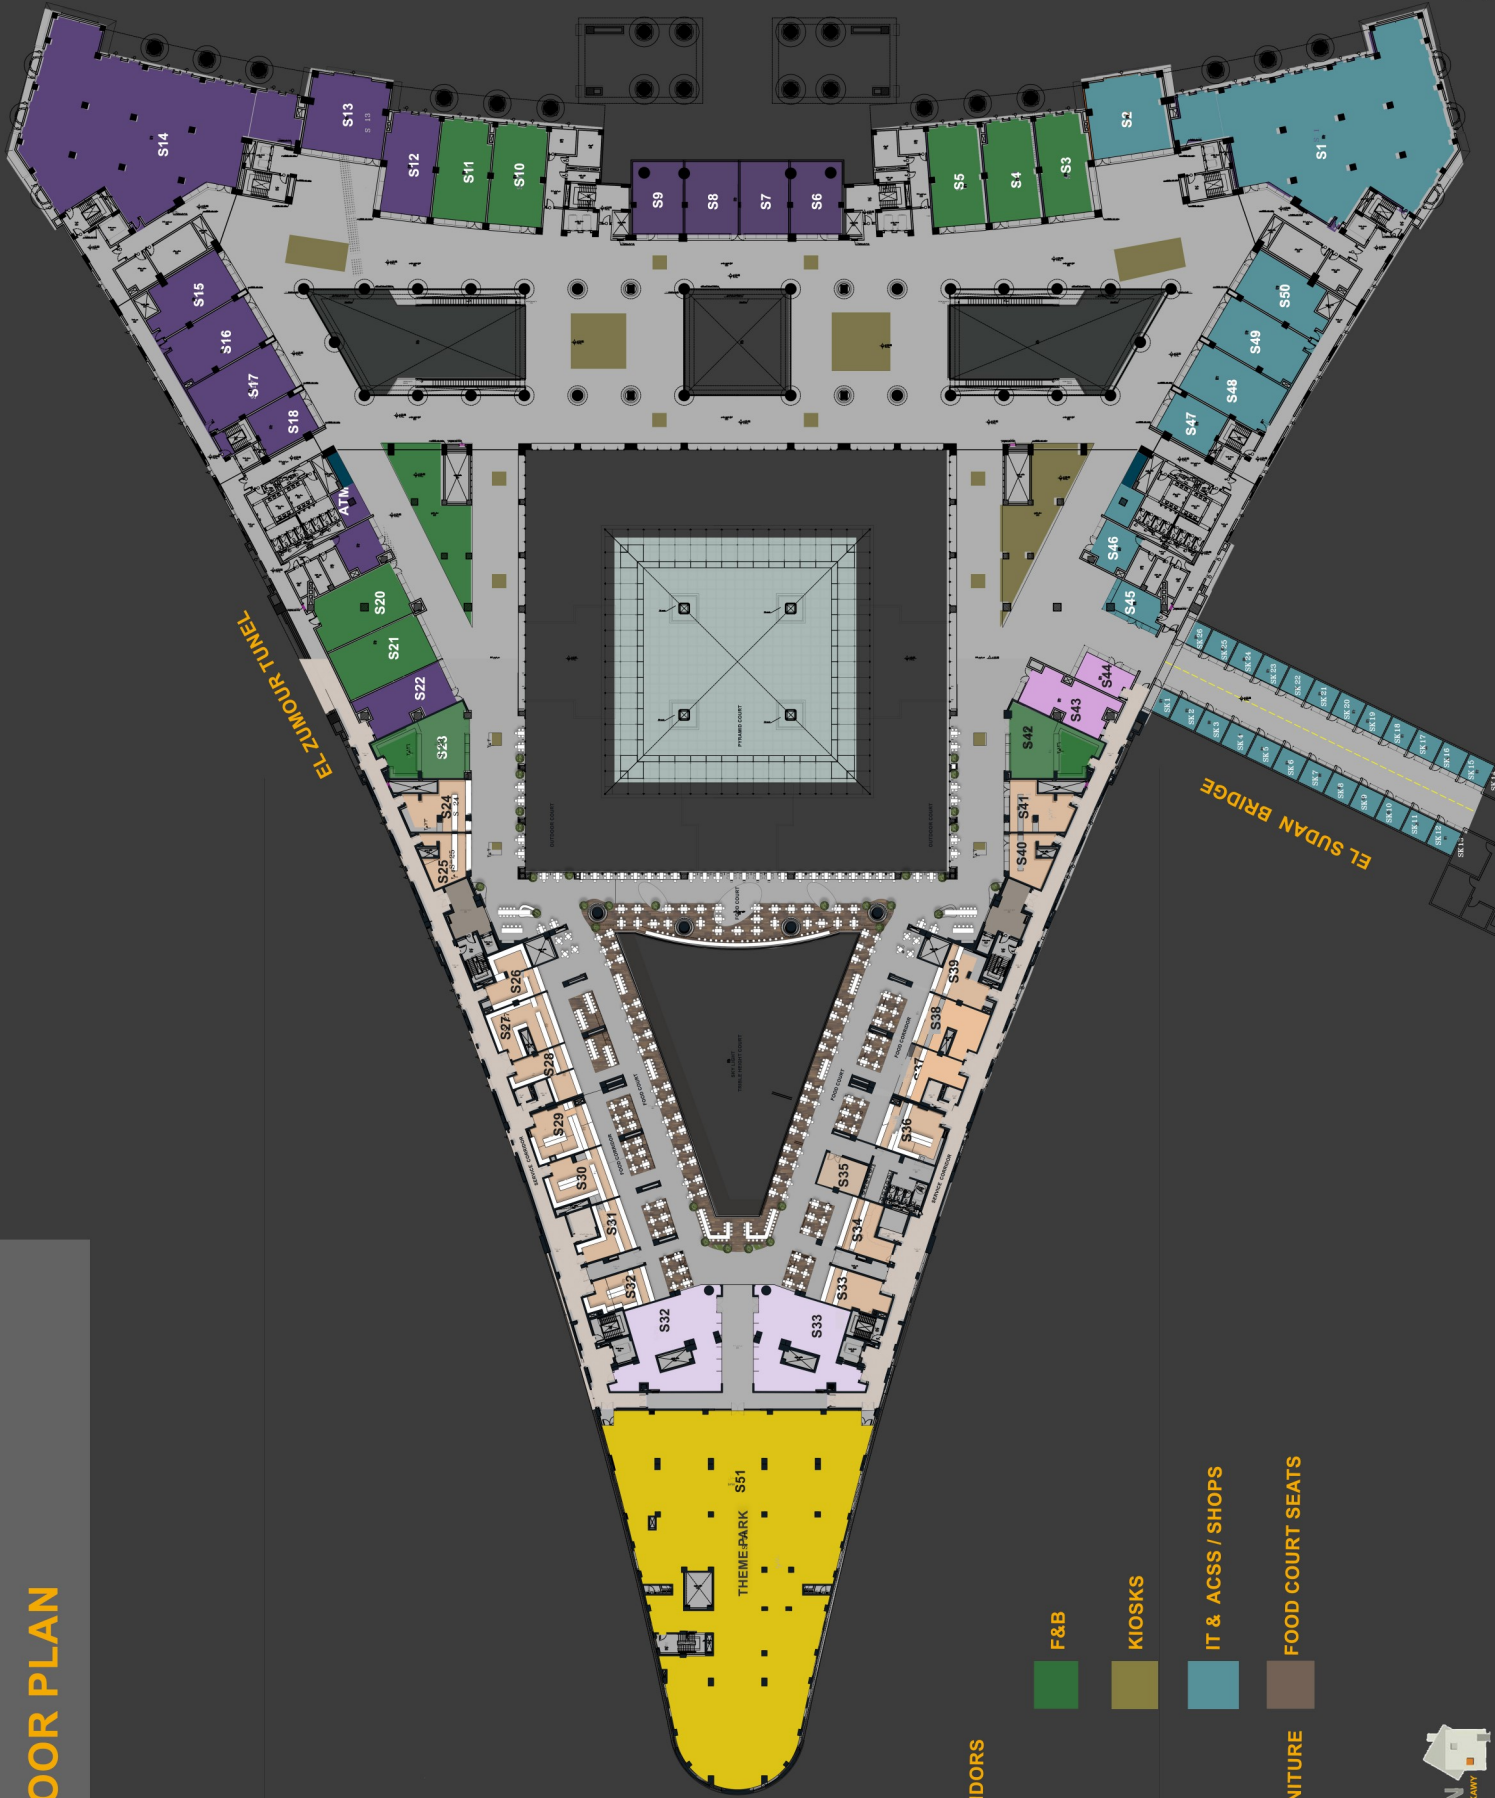

THE UPPER EGYPT TRAIN STATION

BASEMENT FLOOR PLAN

- SERVICE SHOPS
- STORAGES
- MINI MARKET
- F&B
- CAR SERVICE
- LOCKERS

GROUND FLOOR PLAN

EL MATAR STREET

03

EL ZUMOUR TUNNEL

EL SUDAN TUNNEL

VIP

- MAIN STATION BUILDING
- HYPER MARKET
- SHOPS&IT & ACSS
- NATIONAL BANKS
- OUTDOOR CAFFE
- PATESERRIE
- CLOTHES REATILS
- KIOSKS
- INDOORS LOUNGE
- PHARMACY
- GIFT SHOP REATILS
- SERVICE SHOPS
- WIFI CAFFE
- EGYPT POST

Rajal Architects and Engineers

FIRST FLOOR PLAN

EL MATAR STREET

- MAIN STATION BUILDING & CORRIDORS
- ANKOR (DEPT. STORE)
- SPORTS WEAR AND ACC STORE
- OFFICES / CLINICS / LABS / SCANS
- INTERNATIONAL BANKS
- SERVICE (HAIRDRESSER & BARBER)
- FASHION OUTLETS REATILS
- KIOSKS
- SERVICE

SECOND FLOOR PLAN

EL MATAR STREET

- MALL BUILDING & CORRIDORS
- THEME PARK
- FOOD COURT
- KIDS STORES
- HOME APPLIANCES / FURNITURE
- BANK
- F&B
- KIOSKS
- IT & ACSS / SHOPS
- FOOD COURT SEATS